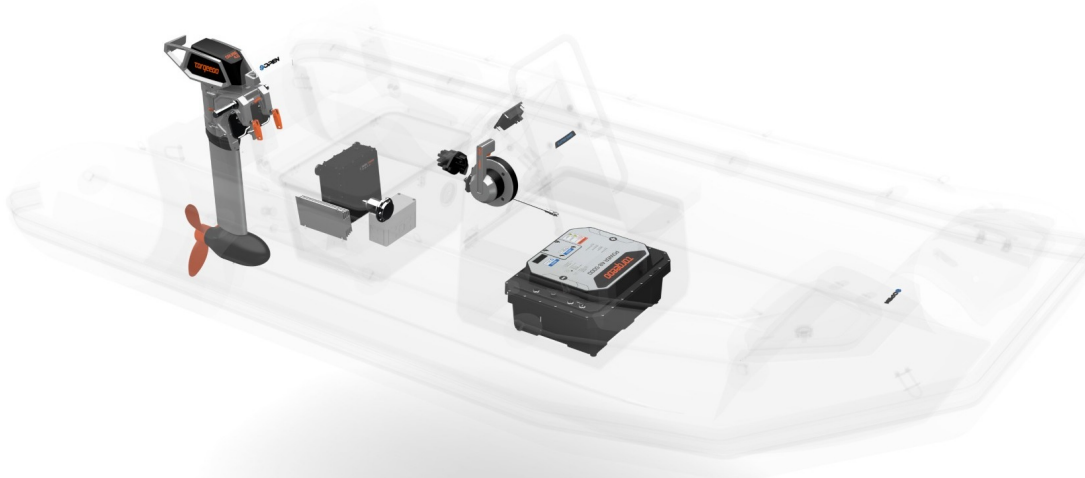

Zodiac eOPEN powered by Torqeedo : 100% electric

First complete range of 100% electric boats after the eJET in 2017, these new models are a real technological achievement and mark a new era for both Torqeedo and Zodiac.

The eOPEN range in a nutshell:

- Ideal for exploring sensitive or difficult-to-access areas
- Easy to use and highly manoeuvrable
- Autonomy of about one hour at maximum power
- No noise or fumes to disturb peaceful enjoyment
- Very little maintenance or upkeep
- Long-term savings
- Unique, ecologically responsible experience
- Factory fitted electrical installation in the console and bench

TECHNICAL FEATURES

AUTONOMY	50 MN at 5kn / 10h at 5kn	NUMBER OF PASSENGERS (CAT. C)	4
ELECTRIC ENGINE	Torqeedo Cruise 6.0 RS	MAXIMUM PAYLOAD (CAT. C) (Kg-Lbs)	340-750
MAXIMUM SPEED (KM/H)	22	NUMBER OF WATERTIGHT COMPARTMENTS	3
MAX SPEED (KNOTS)	13	SCHAFT	L
OVERALL LENGTH (m-ft)	3.4m-11'2"	MAX. ALLOWED ENGINE WEIGHT (Kg-Lbs)	95-209
INSIDE LENGTH (m-ft)	2.16m-7'1"	HULL LENGTH (m - ft)	2.9m-9'6"
OVERALL BEAM (m-ft)	1.7m-5'7"	HULL WIDTH (m - ft)	1.13m-3'8"
INSIDE BEAM (m-ft)	0.8m-2'7"	HULL HEIGHT (m - ft)	1.17m-3'10"
TUBE DIAMETER (m-ft)	0,45m1'6"	DEADRISE	18°
WEIGHT (Kg-Lbs)	226-498		

STANDARD EQUIPMENT

HULL & DECK: Bow Storage + Cushion , Fairleads, GRP Deep V-Hull, Lockable Mooring Storage, Console with Wheel, 1 Bow Cleat.

COMFORT: 2 USB Plugs, Bench w/ Tilting Backrest, Bow Cushion, Side Seat, Under Bench Storage , Windshield, Handrail.