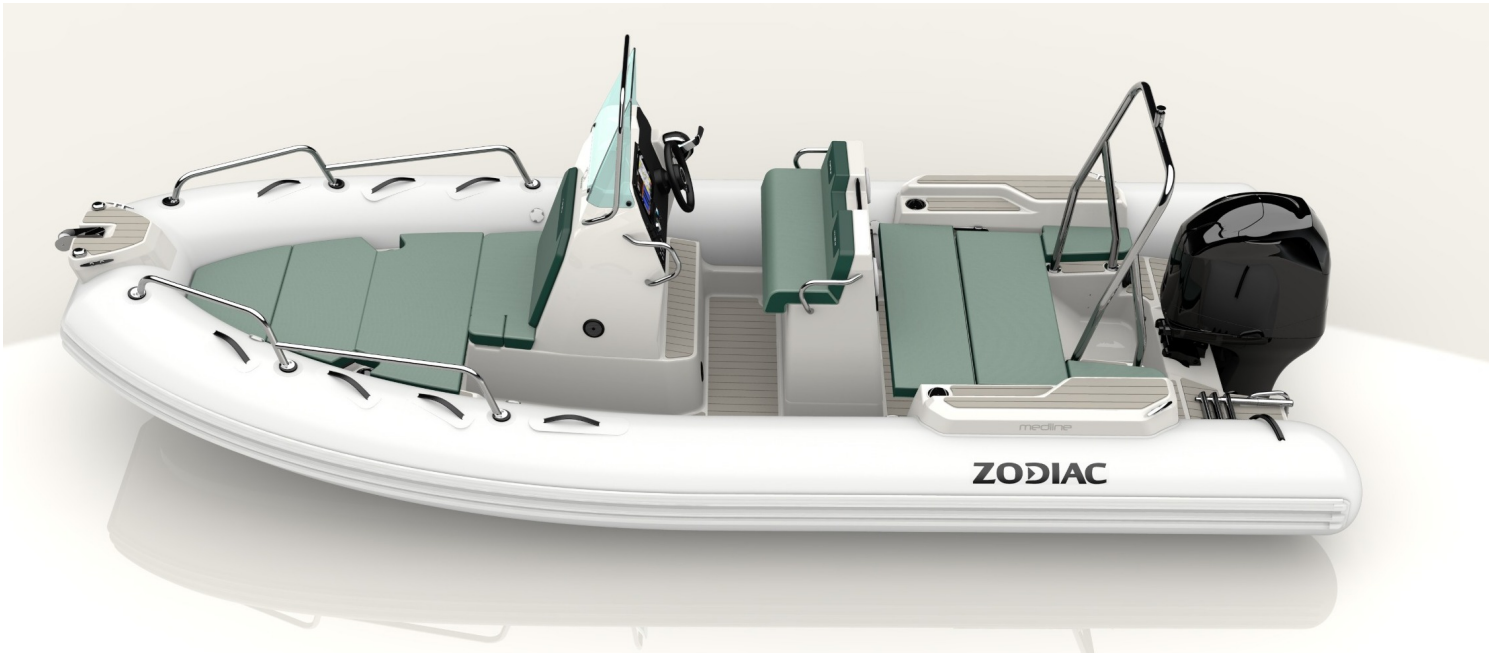

MEDLINE 5.8

The latest addition to the Medline family, this is THE new boat you need to have a great time next season. It may be the most newest, but at Zodiac, we haven't skimped on equipment or ergonomics on board: with two relaxation areas, including a rear bench seat that transforms into a sunbathing lounge, and a full captain's console, we have thought of everything!

TECHNICAL FEATURES

OVERALL LENGTH (m-ft)	5.8m -19'0"	SCHAFT	XL
INSIDE LENGTH (m-ft)	5,1m -16'9"	MAXIMUM ALLOWED POWER (HP)	150
OVERALL BEAM (m-ft)	2.54m -8'4"	RECOMMENDED POWER (HP)	115
INSIDE BEAM (m-ft)	1,83m -6'0"	MAX. ALLOWED ENGINE WEIGHT (Kg-Lbs)	250 - 551
TUBE DIAMETER (m-ft)	0,51m -1'8"	HULL LENGTH (m - ft)	5.5m -16'4"
WEIGHT (Kg-Lbs)	673 - 1484	HULL WIDTH (m - ft)	1.96m -3'28"
NUMBER OF PASSENGERS (CAT. C)	11	HULL HEIGHT (m - ft)	2.05m -6'56"
MAXIMUM PAYLOAD (CAT. C) (Kg-Lbs)	1220 - 2690	DEADRISE	21°
NUMBER OF WATERTIGHT COMPARTMENTS	5	TANK (L - Gal)	100L - 26Gal

STANDARD EQUIPMENT

HULL & DECK: 1 Bow D Ring , 1 Self-Bailer.

COMFORT: Aft Folding Backrest to turn into Sunbathing ,
Boarding Ladder w/ Handle , Bow Sunbathing , Hydraulic Steering , Leaning Post.

TUBE: Removable Tube, 1 GRP Bow Roller w/ Navigation Lights , Easy Push valves , Repair Kit.

Beige EVA Deck,

Front table, Shower kit.

PACK SPORT MEDLINE 5.8

Audio Fusion

System + 2 Speakers, Ski mast, Roll Bar + Bimini w/ Black Fabric .

PACK ELEGANCE MEDLINE 5.8

Audio Fusion

System + 2 Speakers, Back shelf, Beige EVA Deck, Front table, Garmin Navigation System 9", Roll Bar + Bimini w/ Black Fabric , Shower kit, Ski mast, Tranceducer.