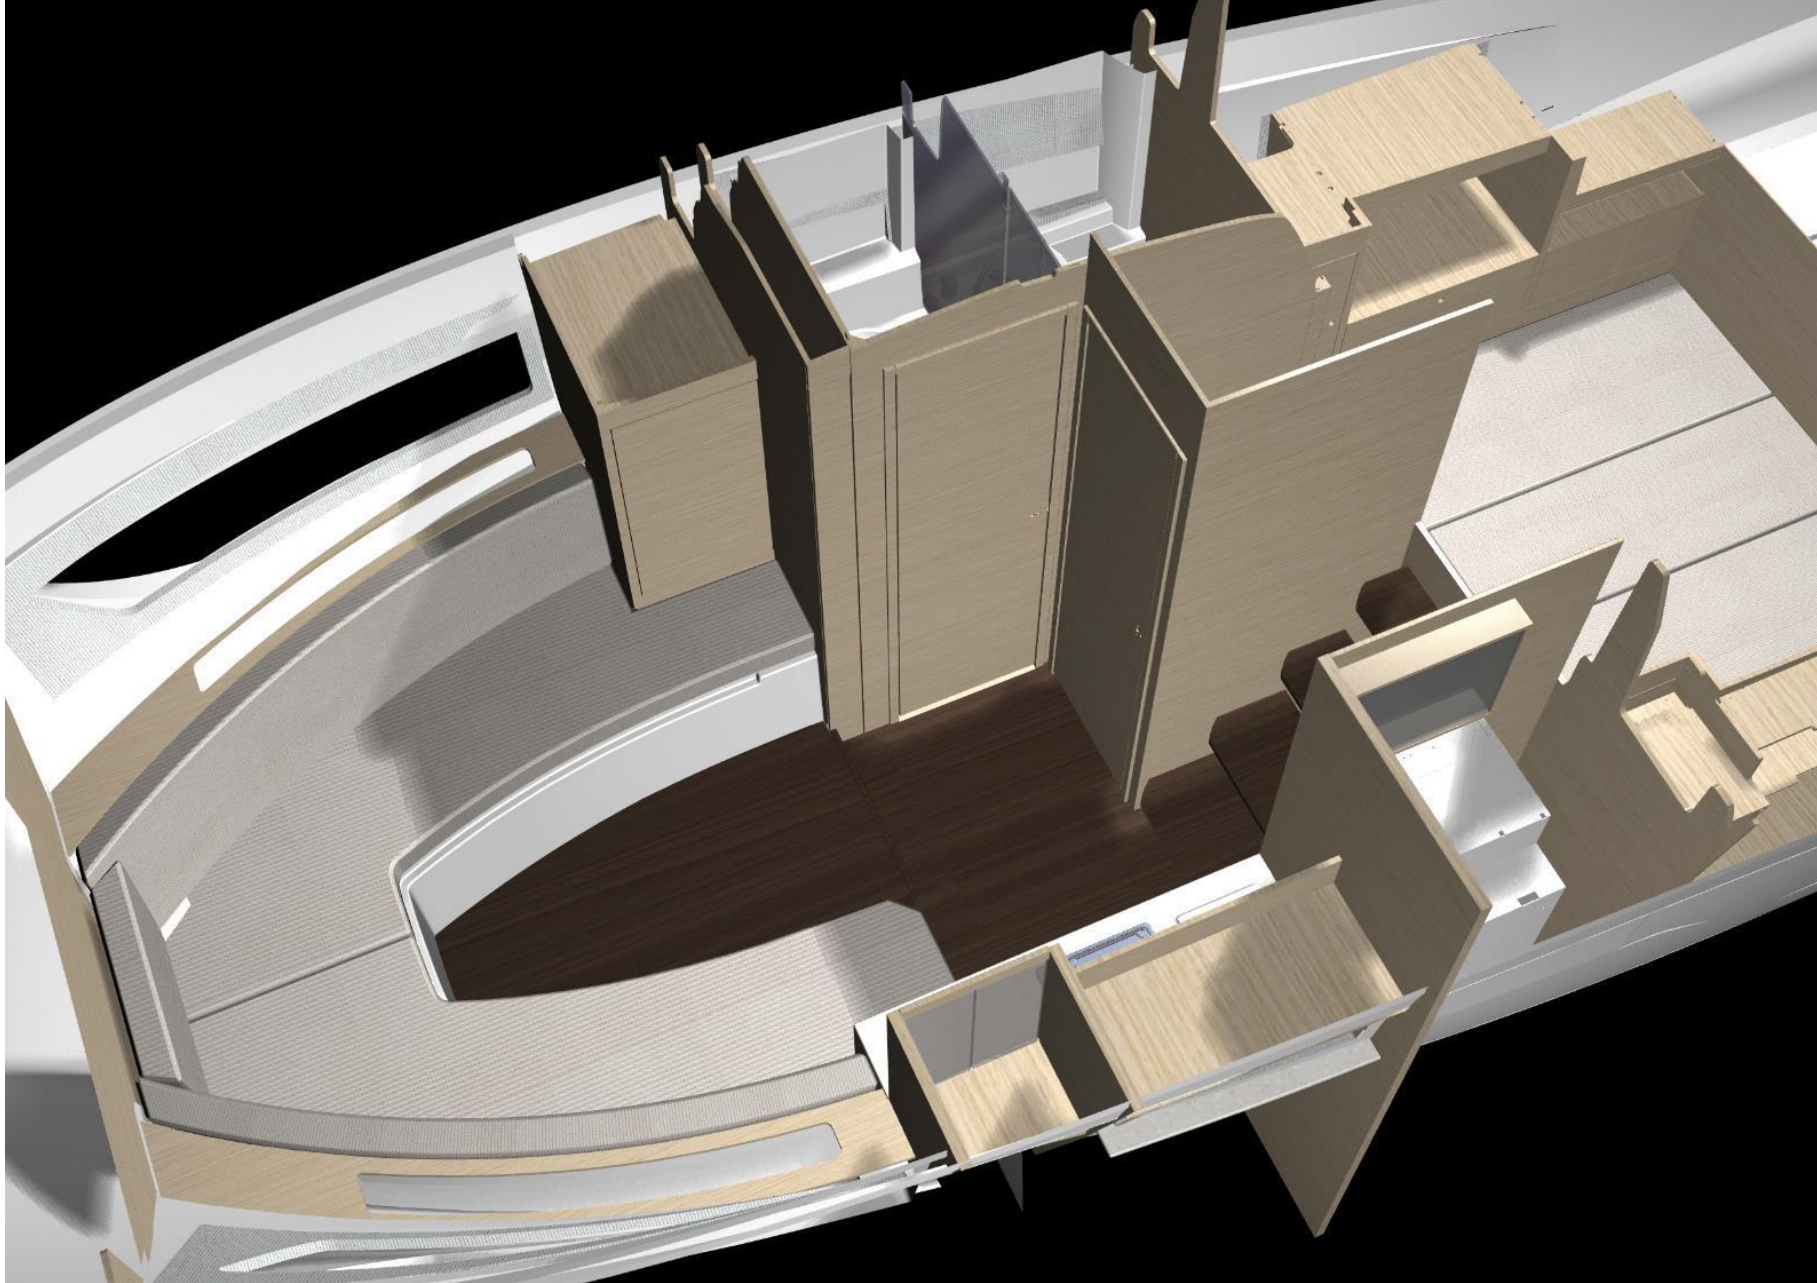

Transparent Livewell
(approx 50 L / 13 US Gal)

3 seats leaning post with folding bolsters and armrests

*New exterior fabrics for the 2 flagships
➔ same exclusive luxury fabrics dedicated to new 10.5 and 12.5*

Large dashboard for single or twin Garmin 8412 XSV

*Front saloon convertible into double berth,
with separation curtain*

*Front saloon convertible into double berth,
with separation curtain*

Comfortable stairs + Interior galley (stove, fridge, microwave)
NEW separation door for aft cabin (option)