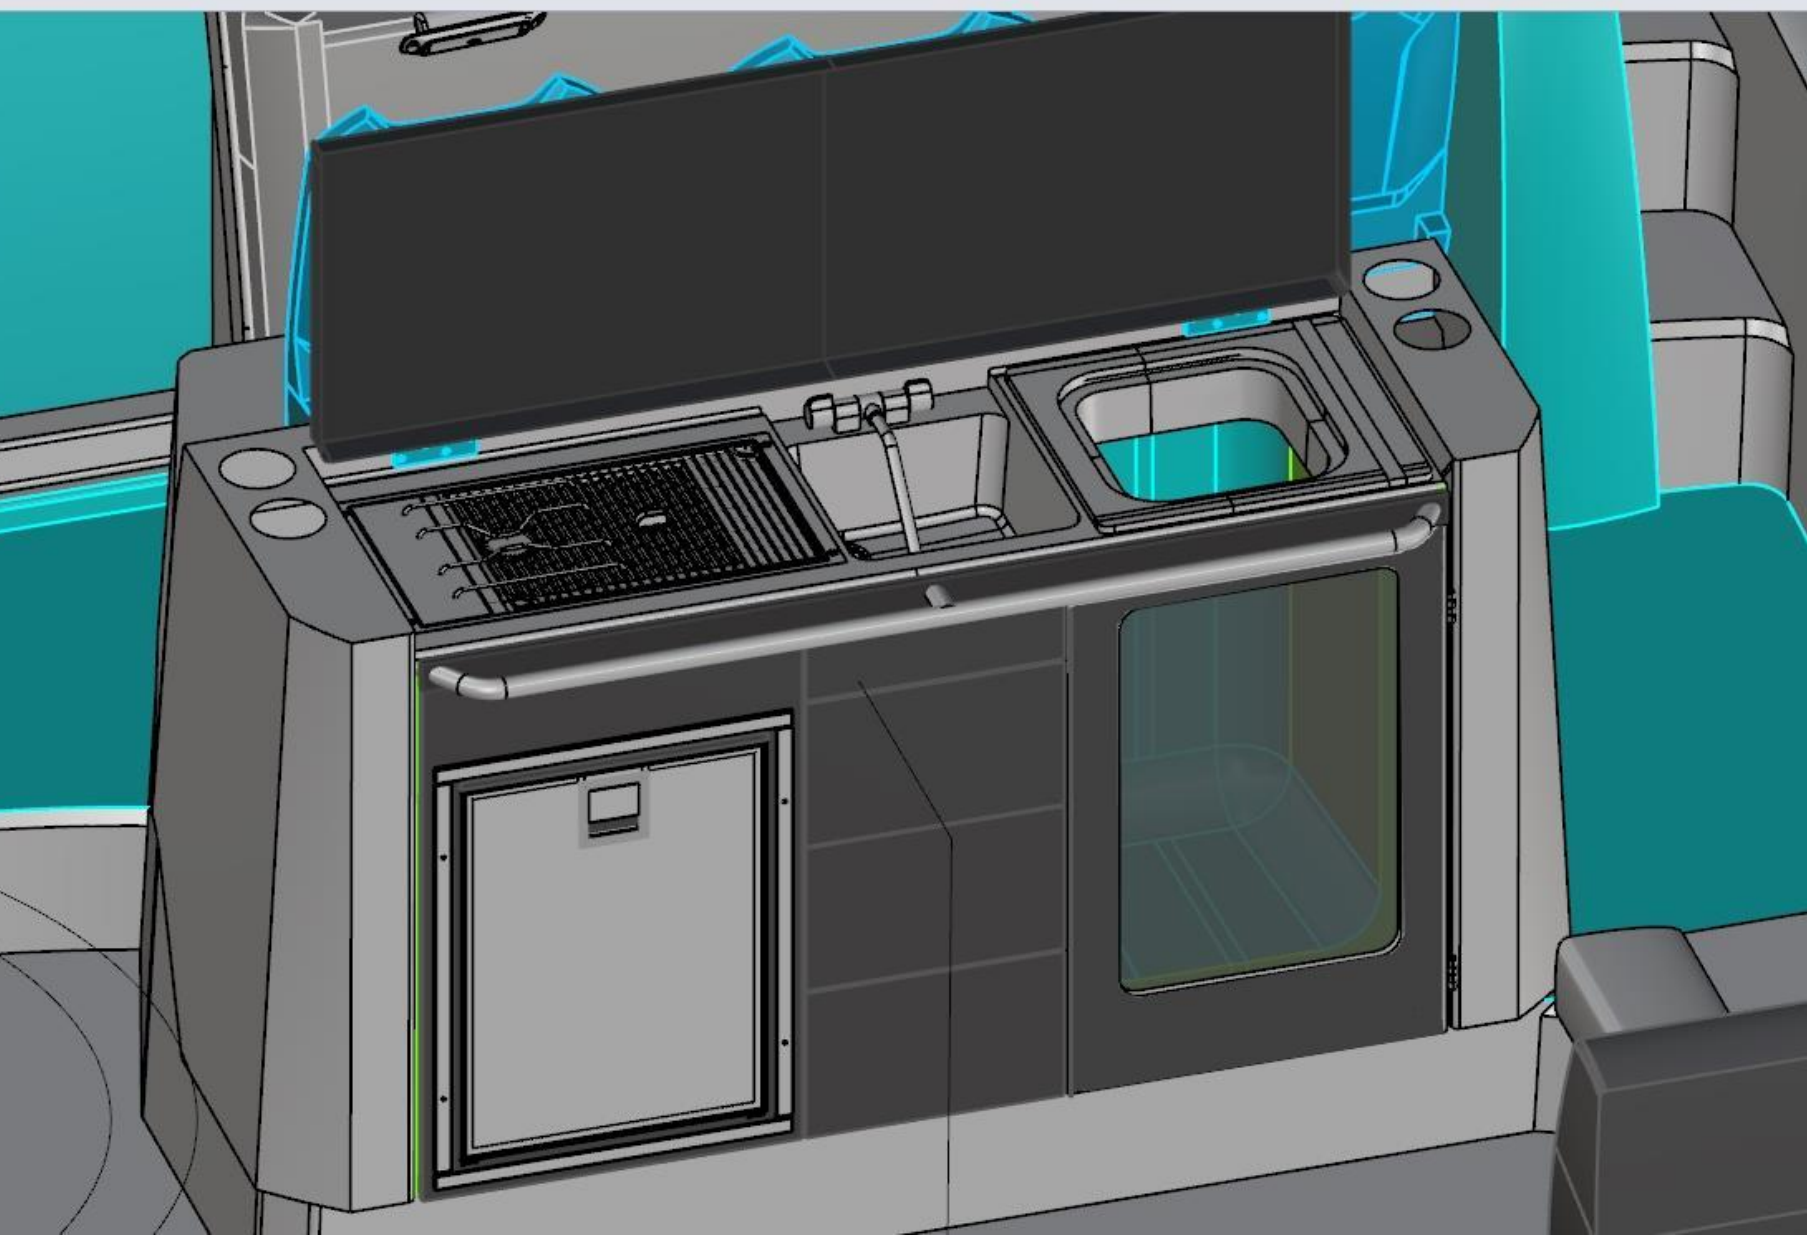

NEW Cap Camarat 10.5 WA Serie2

Exterior fridge

Electric grill

Or

NEW gas stove

Sink

Drawers

Transparent Livewell
(approx 50 L / 13 US Gal)