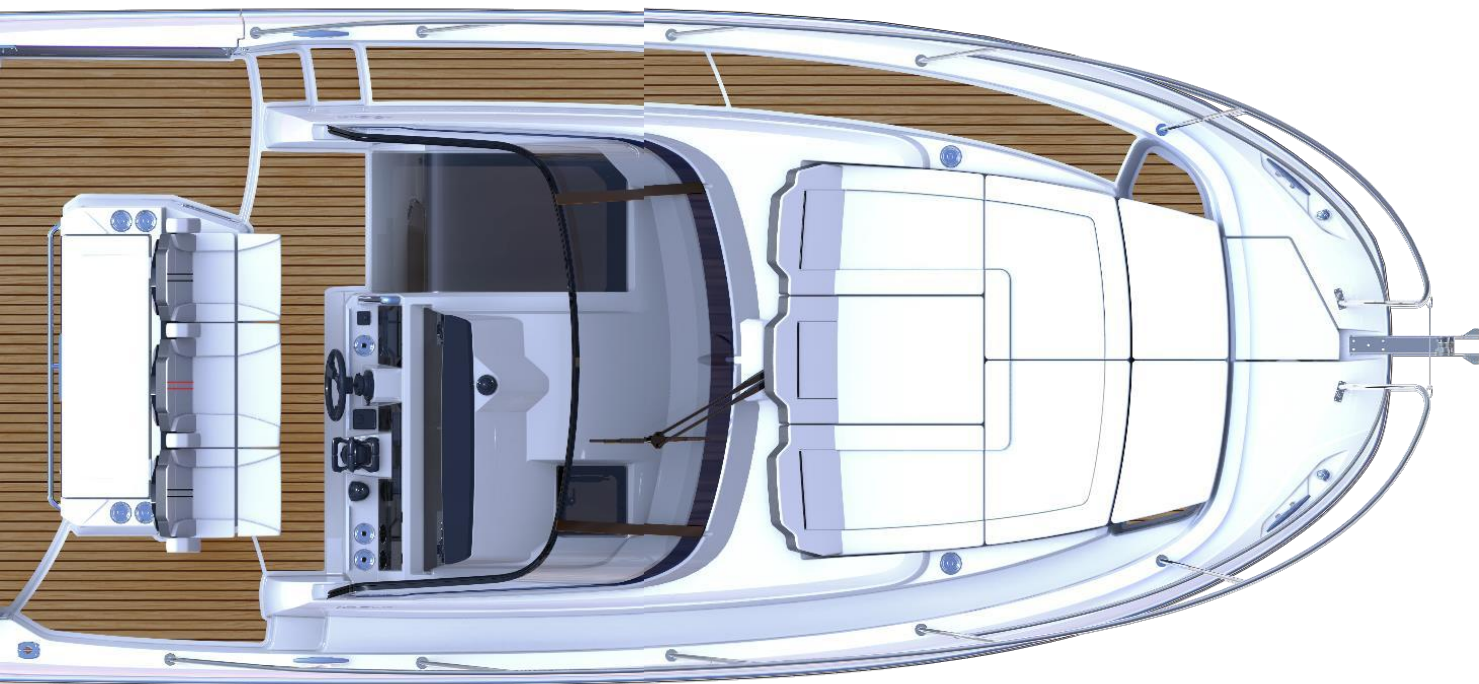

**Lateral terrace in std
(manual)**

**Front cockpit with recess
and 3 sunlounge seatings**

Layout & new features coming from 12.5 WA

NEW Cap Camarat 10.5 WA Serie2

NEW sunlounge seating for 3 persons

NEW Cap Camarat 10.5 WA Serie2

New sunlounge seating for 3 persons

+ Front sunpad filler (alu frame + cushion)

LS W10367

Cap Camarot

JEANNEAU

NEW Cap Camarat 10.5 WA Serie2

New manual lateral terrace (standard)
with optional swim ladder and lifelines