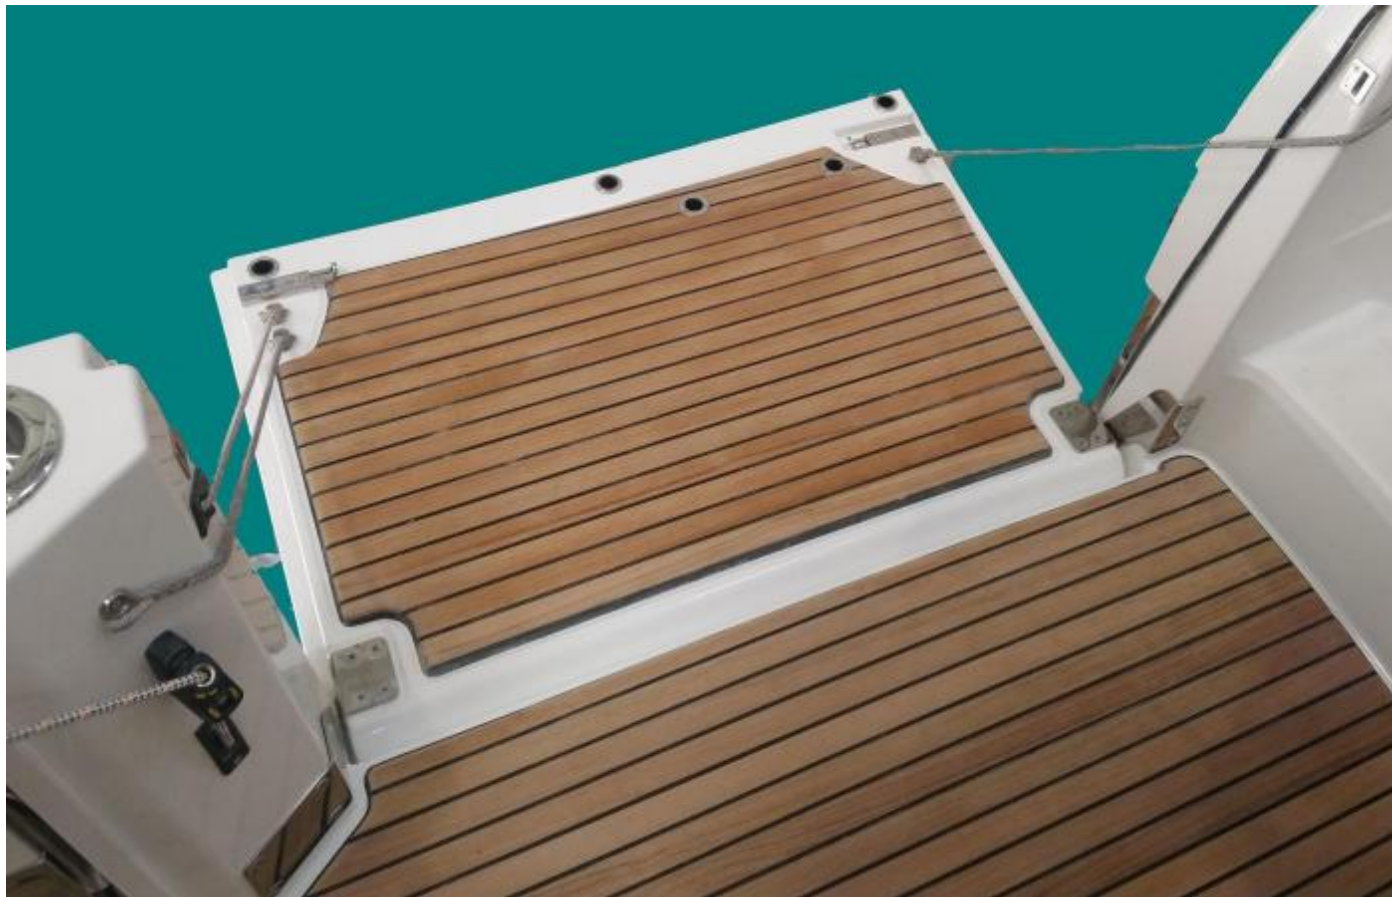

New sunlounge seating for 3 persons

+ Front sunpad filler (alu frame + cushion)

LS W10367

Cap Camarot

JEANNEAU

NEW Cap Camarat 10.5 WA Serie2

New manual lateral terrace (standard)
with optional swim ladder and lifelines