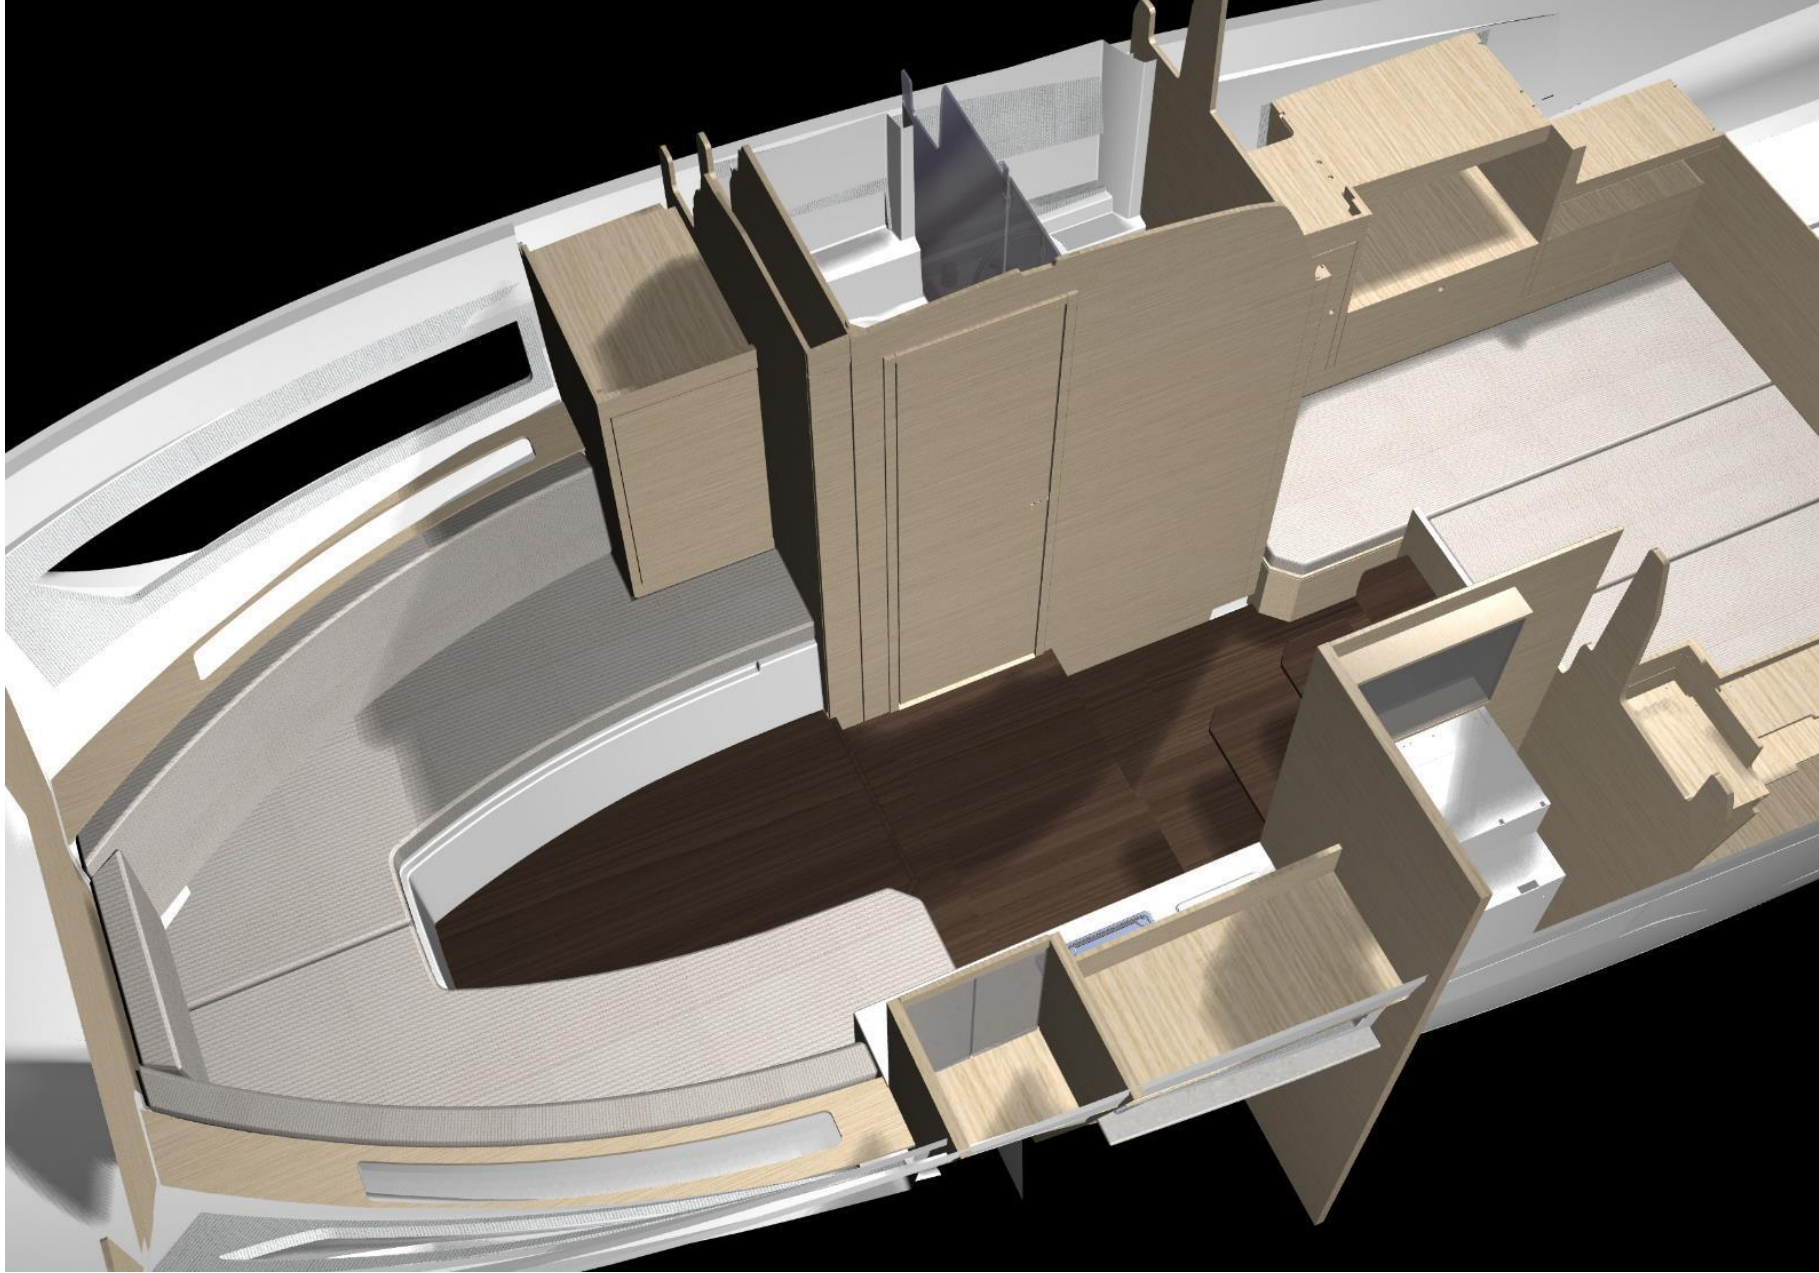

NEW separation door for aft cabin (option)

In standard: open layout