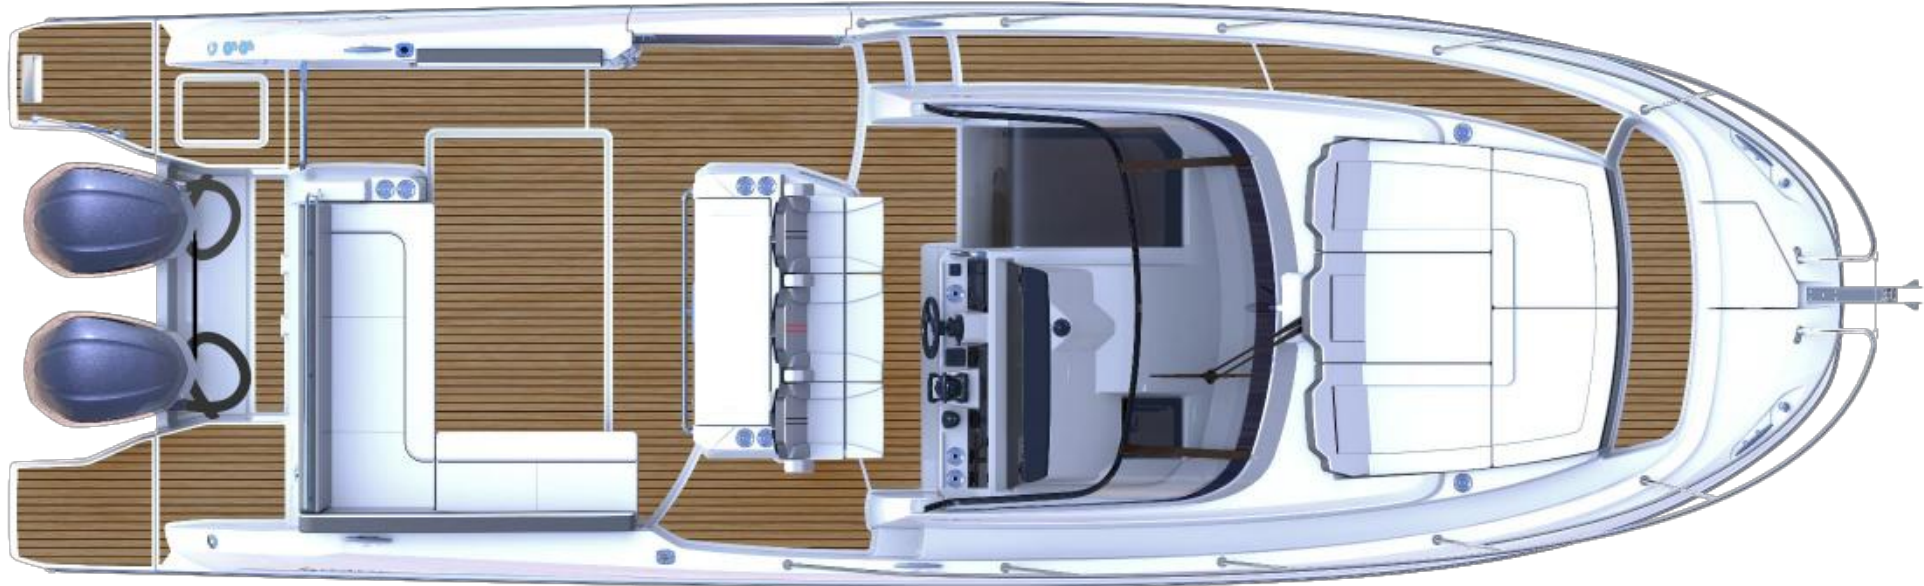

Preliminary specifications

| | | |
|---------------------------------|---------|--------|
| Overall length with platforms : | 10,93 m | 35'10" |
| Overall length : | 9,95 m | 32'7" |
| Hull length: | 9,32 m | 30'6" |
| Beam: | 3,25 m | 10'7" |

Fuel tanks: 2 x 400 L 210 US gal

Water capacity: 160 L 42 US gal

Power twin 2 x 300 hp – 2 x 375 hp

EC certification B-8 / C-10 (in progress)

NEW Cap Camarat 10.5 WA Serie2

**Comfortable aft saloon
with 2 lateral folding benches**

**Lateral terrace in std
(manual)**

**Front cockpit with recess
and 3 sunlounge seatings**

Layout & new features coming from 12.5 WA

NEW Cap Camarat 10.5 WA Serie2

**Comfortable aft saloon
with 2 lateral folding benches**