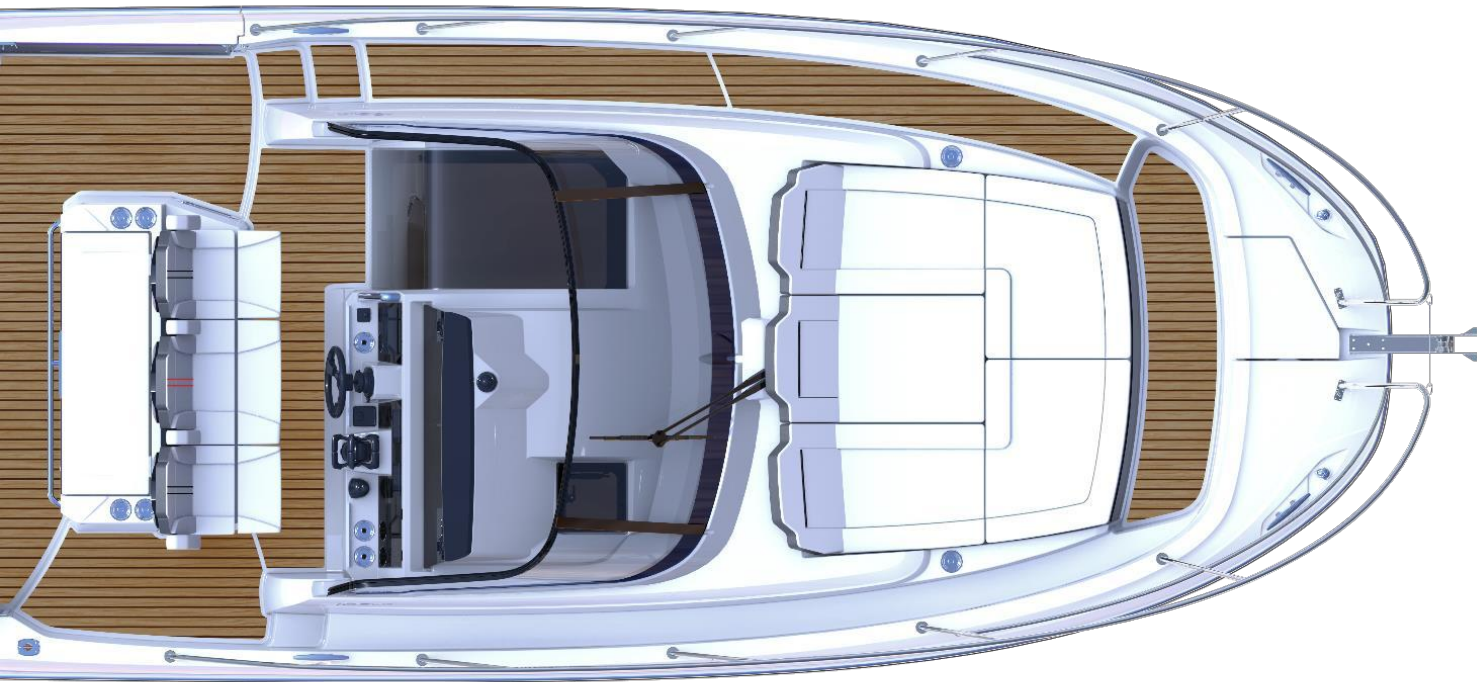

**Lateral terrace in std
(manual)**

**Front cockpit with recess
and 3 sunlounge seatings**

Layout & new features coming from 12.5 WA

NEW Cap Camarat 10.5 WA Serie2

NEW sunlounge seating for 3 persons

NEW Cap Camarat 10.5 WA Serie2

New sunlounge seating for 3 persons

+ Front sunpad filler (alu frame + cushion)

LS W10367

Cap Camarot

JEANNEAU

NEW Cap Camarat 10.5 WA Serie2

New manual lateral terrace (standard)
with optional swim ladder and lifelines