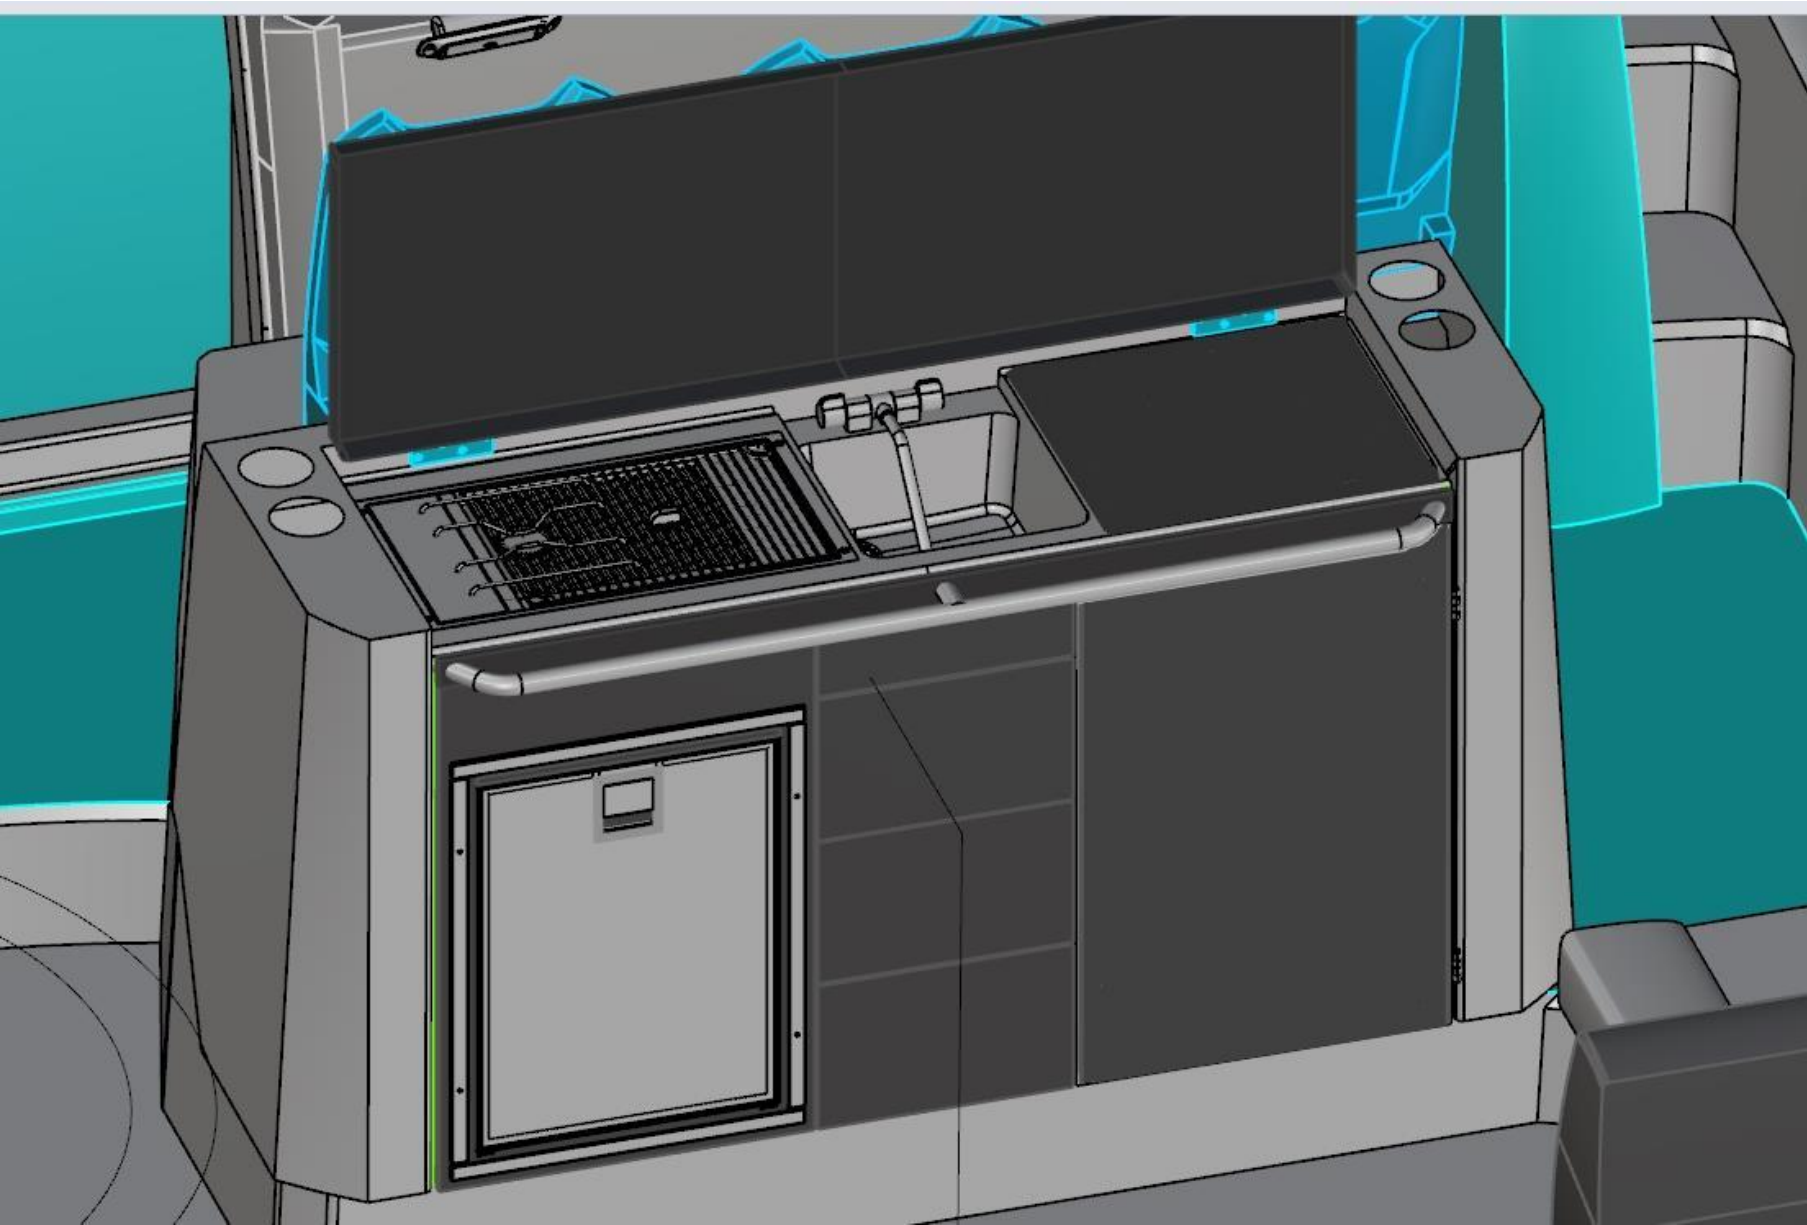

**Comfortable aft saloon
with 2 lateral folding benches**

NEW Cap Camarat 10.5 WA Serie2

Exterior fridge

Electric grill

Or

NEW gas stove

Sink

Drawers